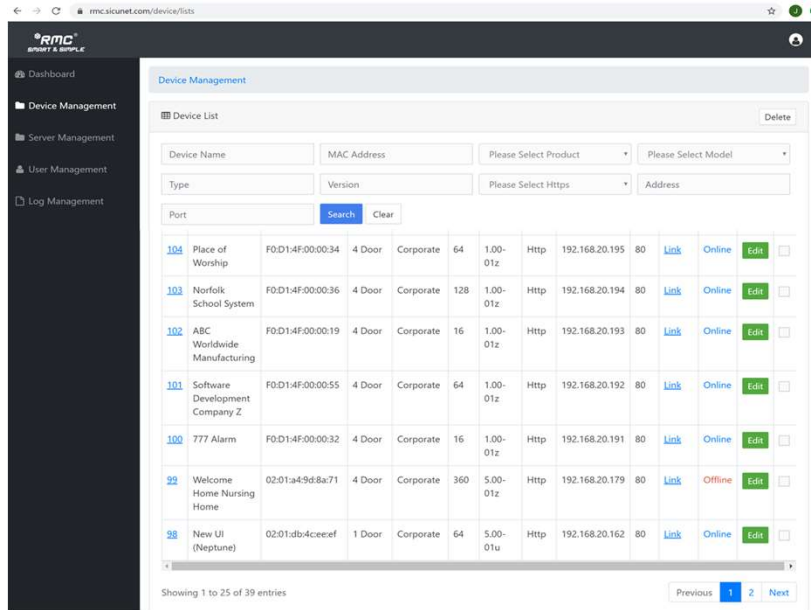

RMC-1S Cloud Management

Part # RMC-1S

Using a browser, log into RMC and then to Manage your system.

No.	Device Name	MAC Address	Product	Model	Type	Version	Https	Address	Port	Secure	Status	Edit	
242	House Demo	08:00:27:B5:03:6D	4 Door	Corporate	8	5.00-04b	Https	192.168.1.249	443	Link	Online	Edit	<input type="checkbox"/>