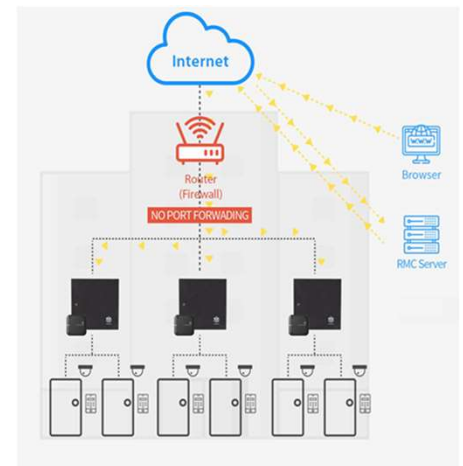

Features

- Manage one system or unlimited
- Secure out of network remote management of system
  - Encrypted connection and data transfer. SSL,AES 256 and HTTPS
- Browser Managed - Does not require any additional software required
- Secure hyperlink allows for one click connection to system.
- All the data is managed and maintained at the edge.
- Customer all the software and is not required to pay a monthly fee.
- Cache the username and password for easy access..
- Technology manages the system locally via the cloud so if the cloud is off-line the system can still be managed locally!